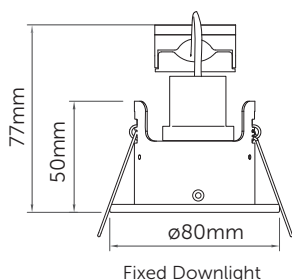

Tool Free Connector
2.5mm twin earth loop in /
loop out push-fit connectors

technical@bellighting.co.uk
sales@bellighting.co.uk