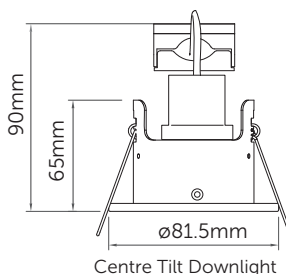

Tool Free Connector
2.5mm twin earth loop in /
loop out push-fit connectors

technical@bellighting.co.uk
sales@bellighting.co.uk