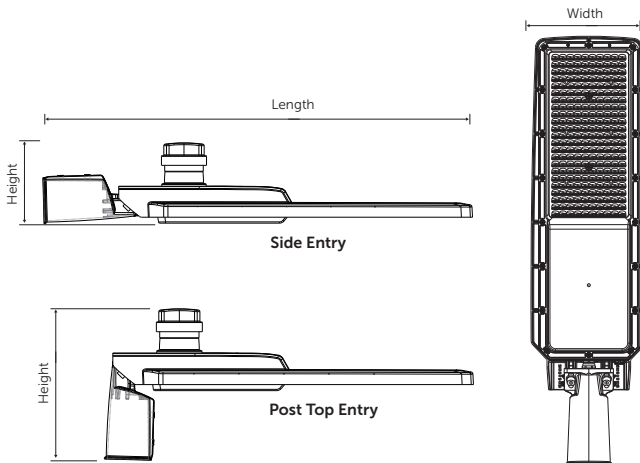

LED Street Light

The Alto LED Street Light offers flexibility, it is suitable for use in many locations, including rural towns, car parks and access roads. The Alto is available in a variety of wattages for a variety of applications, and is a robust weatherproof construction meeting an IP66 protection rating.

- 150 lm/W
- Genuine Replacement for 70W Son or Metal Halide
- Ideal for car parks and pedestrian walkways
- Cool White
- Reduced light pollution
- Precision lens system directs light only where it is needed, reducing overspill
- Aerodynamic design for reduced windage
- 60mm side or post top entry
- 3 Pin Nema socket with blanking plug as standard

LMR80: Maximum 20% of lumen depreciation over rated hours.
B10: Maximum 10% of fittings failure rate over rated hours

	30W	50W	75W	100W	150W
Length (mm)	SE 523 / PTE 409	SE 523 / PTE 409	SE 629 / PTE 515	SE 629 / PTE 515	SE 724 / PTE 610
Width (mm)	SE 146 / PTE 146	SE 146 / PTE 146	SE 174 / PTE 174	SE 174 / PTE 174	SE 194 / PTE 194
Height (mm)	SE 134 / PTE 248	SE 134 / PTE 248	SE 135 / PTE 249	SE 135 / PTE 249	SE 137 / PTE 251

SE Side Entry
PTE Post Top Entry