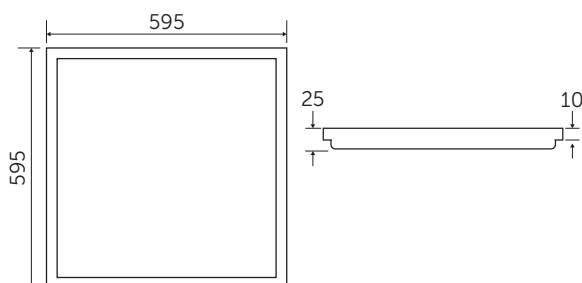

UGR (Unified Glare Rating) is a method of calculating glare from light sources.

The UGR rating helps to determine how likely a light source is to cause discomfort to those around it. This classification ranges from 5 to 40, with low numbers indicating low glare.

Glare can be a common problem in workplaces. Inappropriate lighting or excessive brightness can be bounced off reflective surfaces, such as computer screens, whiteboards etc. This can cause disruption for the occupants of offices.