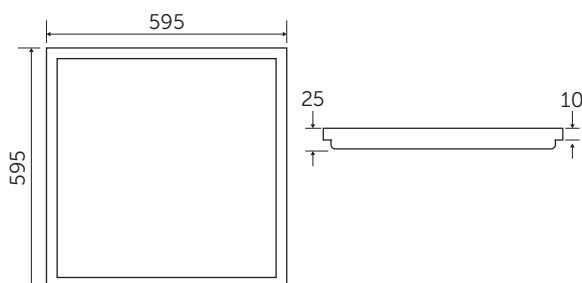

UGR (Unified Glare Rating) is a method of calculating glare from light sources.

The UGR rating helps to determine how likely a light source is to cause discomfort to those around it. This classification ranges from 5 to 40, with low numbers indicating low glare.

Glare can be a common problem in workplaces. Inappropriate lighting or excessive brightness can be bounced off reflective surfaces, such as computer screens, whiteboards etc. This can cause disruption for the occupants of offices.

technical@bellighting.co.uk
sales@bellighting.co.uk