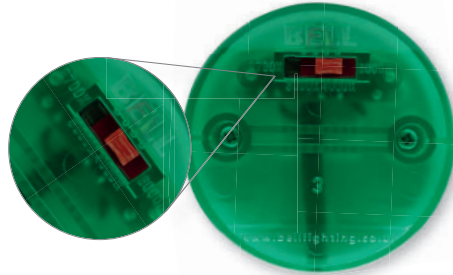

IC Rated up to 350mm insulation

www.belllighting.co.uk

FirestayLED

CCT 4 way selectable colour switch

Firestay LED Anti-Glare CCT Centre Tilt Downlight

The Firestay LED Anti-Glare CCT Centre-Tilt 4 Way Colour Switch Downlight is one of our most innovative products within the Firestay range. Colour selectable as standard with a 7 year warranty. The Firestay LED Anti-Glare CCT Centre-Tilt 4 Way Colour Switch Downlight distributes light evenly and eliminates glare, perfect for high end domestic and hospitality installations.

Colour selectable switch enables the user to seamlessly change the colour temperature to suit the mood of any space.

- 4 colour temperatures: 2700/3000/4000/6000K
- White Low Profile Bezel
- White reflector available
- Part B / C / E compliant
- IC Rated
- 40° beam angle
- Dali Dim version available

LMR80: Maximum 20% of lumen depreciation over rated hours.

B10: Maximum 10% of fittings failure rate over rated hours

FirestayLED

CCT 4 way selectable colour switch

Firestay LED Anti-Glare CCT Centre Tilt Downlight

Firestay LED Anti-Glare CCT Fixed Downlight has an easily accessible colour selectable switch located at the rear of the fitting. Simply move the switch to select your colour temperature option.

Simply move the switch at the rear of the fitting to your desired colour temperature