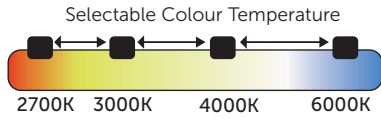

IC Rated up to 350mm insulation

www.belllighting.co.uk

FirestayLED

CCT 4 way selectable colour switch

Firestay LED Anti-Glare CCT Centre Tilt Downlight

The Firestay LED Anti-Glare CCT Centre-Tilt 4 Way Colour Switch Downlight is one of our most innovative products within the Firestay range. Colour selectable as standard with a 7 year warranty. The Firestay LED Anti-Glare CCT Centre-Tilt 4 Way Colour Switch Downlight distributes light evenly and eliminates glare, perfect for high end domestic and hospitality installations.

Colour selectable switch enables the user to seamlessly change the colour temperature to suit the mood of any space.

- 4 colour temperatures: 2700/3000/4000/6000K
- White Low Profile Bezel
- White reflector available
- Part B / C / E compliant
- IC Rated
- 40° beam angle
- Dali Dim version available

LMR80: Maximum 20% of lumen depreciation over rated hours.

B10: Maximum 10% of fittings failure rate over rated hours

FirestayLED

CCT 4 way selectable colour switch

Firestay LED Anti-Glare CCT Centre Tilt Downlight

Firestay LED Anti-Glare CCT Fixed Downlight has an easily accessible colour selectable switch located at the rear of the fitting. Simply move the switch to select your colour temperature option.

Simply move the switch at the rear of the fitting to your desired colour temperature