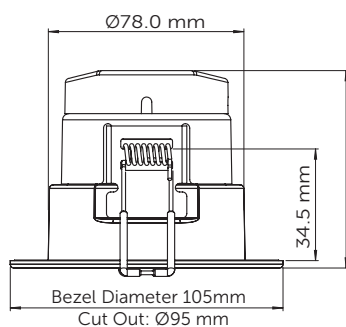

LMR80: Maximum 20% of lumen depreciation over rated hours.

B10: Maximum 10% of fittings failure rate over rated hours