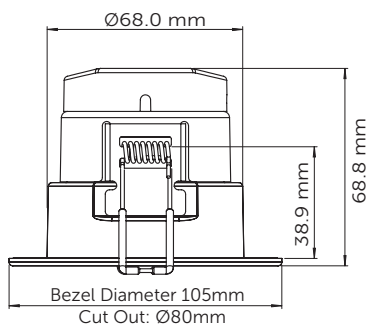

FirestayLED

CCT 4 way selectable colour switch

Firestay LED Anti-Glare CCT Fixed Downlight

The Firestay LED Anti-Glare CCT Fixed Downlight 4 Way Colour Switch Downlight is one of our most innovative products within the Firestay range. Colour selectable as standard with a 7 year warranty. Firestay LED Anti-Glare CCT Fixed Downlight 4 Way Colour Switch Downlight distributes light evenly and eliminates glare, perfect for high end domestic and hospitality installations.

Colour selectable switch enables the user to seamlessly change the colour temperature to suit the mood of any space.

- 4 colour temperatures: 2700/3000/4000/6000K
- White Low Profile Bezel
- White reflector available
- Part B / C / E compliant
- IC Rated
- 45° beam angle

LMR80: Maximum 20% of lumen depreciation over rated hours.

B10: Maximum 10% of fittings failure rate over rated hours