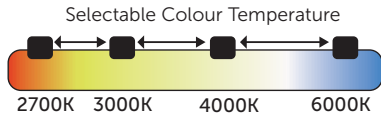

FirestayLED

CCT 4 way selectable colour switch

Firestay LED Anti-Glare CCT Fixed Downlight

The Firestay LED CCT has an easily accessible colour selectable switch located under the bezel on the front of the downlights. Simply move the switch to select your colour temperature option.

Simply move the switch located under the bezel to your desired colour temperature