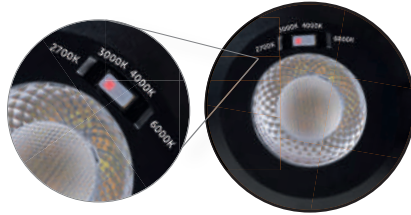

IC Rated up to 350mm insulation

FirestayLED

CCT 4 way selectable colour switch

Firestay LED Anti-Glare CCT Fixed Downlight

The Firestay LED Anti-Glare CCT Fixed Downlight 4 Way Colour Switch Downlight is one of our most innovative products within the Firestay range. Colour selectable as standard with a 7 year warranty. Firestay LED Anti-Glare CCT Fixed Downlight 4 Way Colour Switch Downlight distributes light evenly and eliminates glare, perfect for high end domestic and hospitality installations.

Colour selectable switch enables the user to seamlessly change the colour temperature to suit the mood of any space.

- 4 colour temperatures: 2700/3000/4000/6000K
- White Low Profile Bezel
- White reflector available
- Part B / C / E compliant
- IC Rated
- 45° beam angle

LMR80: Maximum 20% of lumen depreciation over rated hours.

B10: Maximum 10% of fittings failure rate over rated hours

FirestayLED

CCT 4 way selectable colour switch

Firestay LED Anti-Glare CCT Fixed Downlight

Tool-Free Termination

Technical Specification	
Construction	Die-Cast Aluminium
Driver	BELL
LED Chip	Epistar
IP Rating	IP65
Operating Temp	-5°C to +35°C
Input Voltage	200 - 240V
Power Factor	> 0.9
CRI	85 - Exceeds EU standard of Ra 80 for Colour Rendering Index
LMR	80 - Exceeds EU standard of 70 for Lumens Maintenance Ratio