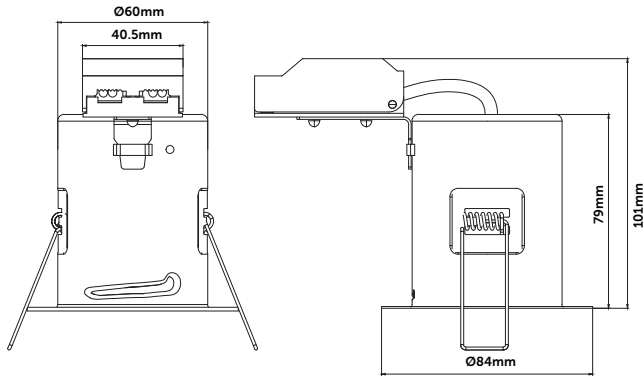

One fitting to fit all standard type lamps. Simply choose a BELL lamp for the application required (See LED Lamps section)

Tool Free Connector
2.5mm twin earth loop in /
loop out push-fit connectors

Firestayguardian

Non Integrated Downlight

222

Technical Specification	
Construction	Pressed Steel
LED Chip	n/a
IP Rating	IP65 (Showerlight)
Operating Temp	n/a
Input Voltage	n/a
Power Factor	n/a
CRI	n/a
LMR	n/a

Code	V	Description	Cut Out (mm)
11530	240	Firestay Guardian LED Non Integrated Fixed Downlight - No Bezel	68
11531	240	White Bezel for Fixed Downlight	68
11533	240	Satin Bezel for Fixed Downlight	68
11534	240	Chrome Bezel for Fixed Downlight	68
11535	240	Antique Brass Bezel for Fixed Downlight	68
11536	240	Brass Bezel for Fixed Downlight	68
11537	240	Matt White Bezel for Fixed Downlight	68
11538	240	Matt Black Bezel for Fixed Downlight	68
11539	240	Firestay Guardian LED Non Integrated Centre Tilt Downlight - No Bezel	78
11540	240	White Bezel for Center Tilt Downlight	78
11542	240	Satin Bezel for Center Tilt Downlight	78
11543	240	Chrome Bezel for Center Tilt Downlight	78
11544	240	Antique Brass Bezel for Center Tilt Downlight	78
11545	240	Brass Bezel for Center Tilt Firestay Downlight	78
11546	240	Matt White Bezel for Center Tilt Downlight	78
11547	240	Matt Black Bezel for Center Tilt Downlight	78
11548	240	Firestay Guardian LED Non Integrated IP65 Showerlight - No Bezel	69
11549	240	White Bezel for Showerlight	69
11551	240	Satin Bezel for Showerlight	69
11552	240	Chrome Bezel for Showerlight	69
11553	240	Antique Brass Bezel for Showerlight	69
11554	240	Brass Bezel for Showerlight	69
11555	240	Matt White Bezel for Showerlight	69
11556	240	Matt Black Bezel for Showerlight	69

Fixed: Bezel Diameter 84mm Cut-Out: Ø68mm

Centre Tilt: Bezel Diameter 86 mm Cut-Out: Ø78mm

IP65 Showerligh : Bezel Diameter 86mm Cut-Out: Ø69mm