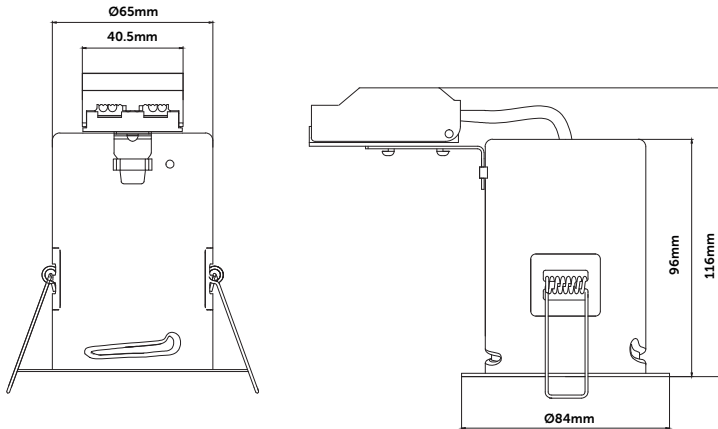

Non Integrated Downlight

222

Technical Specification	
Construction	Pressed Steel
LED Chip	n/a
IP Rating	IP65 (Showerlight)
Operating Temp	n/a
Input Voltage	n/a
Power Factor	n/a
CRI	n/a
LMR	n/a

Code	V	Description	Cut Out (mm)
11530	240	Firestay Guardian LED Non Integrated Fixed Downlight - No Bezel	68
11531	240	White Bezel for Fixed Downlight	68
11533	240	Satin Bezel for Fixed Downlight	68
11534	240	Chrome Bezel for Fixed Downlight	68
11535	240	Antique Brass Bezel for Fixed Downlight	68
11536	240	Brass Bezel for Fixed Downlight	68
11537	240	Matt White Bezel for Fixed Downlight	68
11538	240	Matt Black Bezel for Fixed Downlight	68
11539	240	Firestay Guardian LED Non Integrated Centre Tilt Downlight - No Bezel	78
11540	240	White Bezel for Center Tilt Downlight	78
11542	240	Satin Bezel for Center Tilt Downlight	78
11543	240	Chrome Bezel for Center Tilt Downlight	78
11544	240	Antique Brass Bezel for Center Tilt Downlight	78
11545	240	Brass Bezel for Center Tilt Firestay Downlight	78
11546	240	Matt White Bezel for Center Tilt Downlight	78
11547	240	Matt Black Bezel for Center Tilt Downlight	78
11548	240	Firestay Guardian LED Non Integrated IP65 Showerlight - No Bezel	69
11549	240	White Bezel for Showerlight	69
11551	240	Satin Bezel for Showerlight	69
11552	240	Chrome Bezel for Showerlight	69
11553	240	Antique Brass Bezel for Showerlight	69
11554	240	Brass Bezel for Showerlight	69
11555	240	Matt White Bezel for Showerlight	69
11556	240	Matt Black Bezel for Showerlight	69

Fixed: Bezel Diameter 84mm Cut-Out: Ø68mm

Centre Tilt: Bezel Diameter 86 mm Cut-Out: Ø78mm

IP65 Showerligh : Bezel Diameter 86mm Cut-Out: Ø69mm