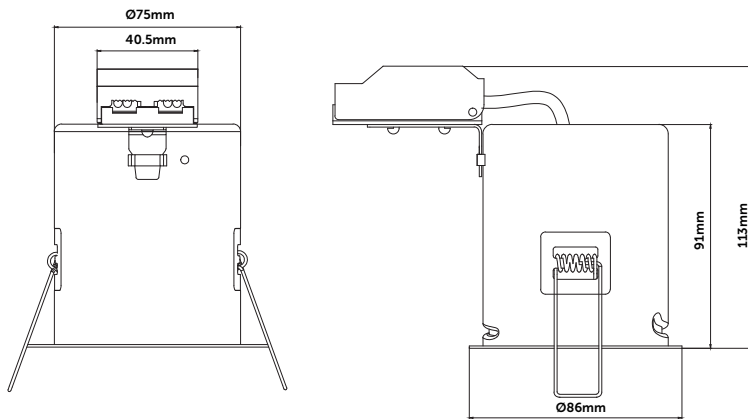

Non Integrated Downlight

222

Technical Specification	
Construction	Pressed Steel
LED Chip	n/a
IP Rating	IP65 (Showerlight)
Operating Temp	n/a
Input Voltage	n/a
Power Factor	n/a
CRI	n/a
LMR	n/a

Code	V	Description	Cut Out (mm)
11530	240	Firestay Guardian LED Non Integrated Fixed Downlight - No Bezel	68
11531	240	White Bezel for Fixed Downlight	68
11533	240	Satin Bezel for Fixed Downlight	68
11534	240	Chrome Bezel for Fixed Downlight	68
11535	240	Antique Brass Bezel for Fixed Downlight	68
11536	240	Brass Bezel for Fixed Downlight	68
11537	240	Matt White Bezel for Fixed Downlight	68
11538	240	Matt Black Bezel for Fixed Downlight	68
11539	240	Firestay Guardian LED Non Integrated Centre Tilt Downlight - No Bezel	78
11540	240	White Bezel for Center Tilt Downlight	78
11542	240	Satin Bezel for Center Tilt Downlight	78
11543	240	Chrome Bezel for Center Tilt Downlight	78
11544	240	Antique Brass Bezel for Center Tilt Downlight	78
11545	240	Brass Bezel for Center Tilt Firestay Downlight	78
11546	240	Matt White Bezel for Center Tilt Downlight	78
11547	240	Matt Black Bezel for Center Tilt Downlight	78
11548	240	Firestay Guardian LED Non Integrated IP65 Showerlight - No Bezel	69
11549	240	White Bezel for Showerlight	69
11551	240	Satin Bezel for Showerlight	69
11552	240	Chrome Bezel for Showerlight	69
11553	240	Antique Brass Bezel for Showerlight	69
11554	240	Brass Bezel for Showerlight	69
11555	240	Matt White Bezel for Showerlight	69
11556	240	Matt Black Bezel for Showerlight	69

Fixed: Bezel Diameter 84mm Cut-Out: Ø68mm

Centre Tilt: Bezel Diameter 86 mm Cut-Out: Ø78mm

IP65 Showerligh : Bezel Diameter 86mm Cut-Out: Ø69mm