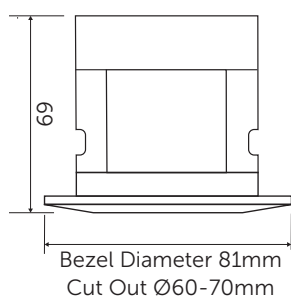

Quick Fix Connector
Tool Free Termination