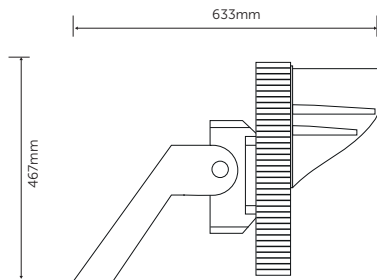

- 600W Symmetric Floodlight
- Genuine replacement for 1500W Metal Halide
- Up to 155 Lm/W
- IP66
- Visor for low upward light
- Low weight & windage when compared with HID luminaires
- Fully adjustable mounting bracket
- Angle markings for easy alignment

LMR80: Maximum 20% of lumen depreciation over rated hours.

B10: Maximum 10% of fittings failure rate over rated hours

SkylineELITE+

Symmetric LED Floodlight

Technical Specification

Construction	Die Cast LM6 Aluminium & Polycarbonate lens
Driver	Inventronics 1-10V Dim
LED Chip	Sosen
IP Rating	IP66
Operating Temp	-30°C to +35°C
Input Voltage	100 - 277V (277 - 440V special order)
Power Factor	> 0.9
CRI	80 - Exceeds EU standard of Ra 70 for Colour Rendering Index
LMR	80 - Exceeds EU standard of 70 for Lumens Maintenance Ratio
Weight	18.6 Kg
Windage	0.11M ²

Code	V	W	Description	Lm	Peak Intensity	Temp	Lm/W	Hours
10770	100-277	600	Symmetric LED Floodlight 60°	89000	1192.90 cd/klm @ 10°	4000K	148	70000
10771	100-277	600	Symmetric LED Floodlight 30°	93000	2460.60 cd/klm @ 0°	4000K	155	70000