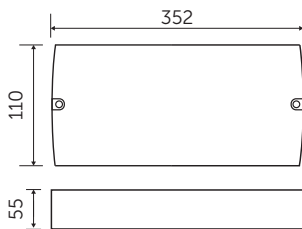

- Selectable Self Test or Manual Emergency Mode
- 3.3W IP65 Bulkhead
- Low profile slim design
- Long life
- Low maintenance
- Includes full set of New Legends
- Old Legends also available
- Internal/external use
- Viewing distance 25M
- Daylight 6500K
- 20mm Conduit entry
- Hinged Gear Tray for easy install
- Tool-Free termination
- 09046 Exit Blade Accessory available, when fitted this adapts 3.3W Bulkheads in to cost effective IP65 Exit Blades.

Cut Out: 350mm x 110mm  
When used with Semi  
Recessing Kit (09041)

Ceiling Mounted Fitting

Recessed Fitting