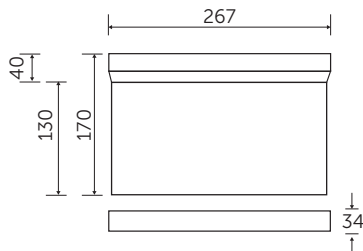

Manual Push Test Indicator

Once activated, unit illuminates for 5 minutes to indicate fitting is functioning correctly. Key Test feature can also be used.