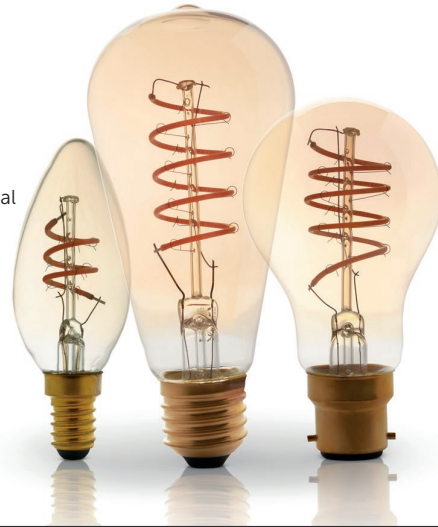

## Aztex High CRI LED Soft Coil Candle/GLS/Squirrel Cage

- Special extended filament to replicate traditional vintage amber glow
- High CRI to ensure brightly coloured products are displayed to their full potential
- Amber Glass Coating for decorative vintage look
- Ideal for creating mood lighting
- Over 90% energy saving compared to incandescent vintage lamps
- Super low energy consumption
- Widely used in the hospitality sector and domestically alike

### 3 Year Silver Warranty

Code	Lamp Type	Temp	Lm	ØxH (mm)
Dimmable				
60027	4W LED Vintage Soft Coil Vertical Filament Candle - SES, Dimmable, Amber			35x95
60015	4W LED Vintage Soft Coil Vertical Filament GLS - ES, Dimmable, Amber			60x115
60016	4W LED Vintage Soft Coil Vertical Filament GLS - BC, Dimmable, Amber	1800K	150	60x115
60017	4W LED Vintage Soft Coil Vertical Filament Squirrel Cage - ES, Dimmable, Amber			64x140
60018	4W LED Vintage Soft Coil Vertical Filament Squirrel Cage - BC, Dimmable, Amber			64x140