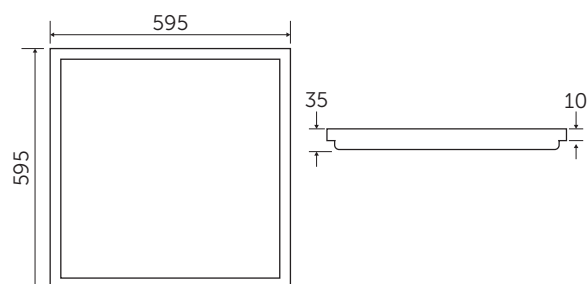

UGR (Unified Glare Rating) is a method of calculating glare from light sources.

The UGR rating helps to determine how likely a light source is to cause discomfort to those around it. This classification ranges from 5 to 40, with low numbers indicating low glare.

Glare can be a common problem in workplaces. Inappropriate lighting or excessive brightness can be bounced off reflective surfaces, such as computer screens, whiteboards etc. This can cause disruption for the occupants of offices.

technical@bellighting.co.uk
sales@bellighting.co.uk