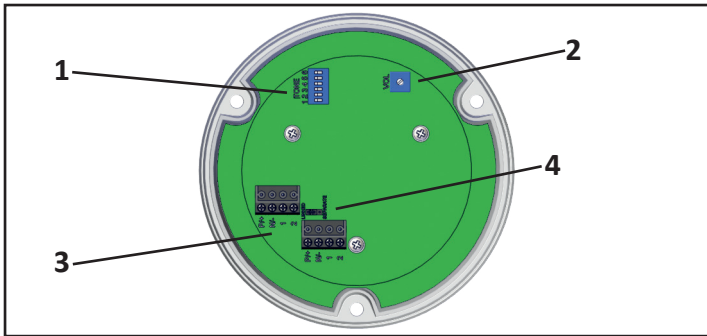

ISB-E LED Sounder Beacon

3

	12Vdc	24Vdc	24Vdc	VRD	115-230Vdc
	0V for third tone	0V for third tone	P/+ve for third tone	P/+ve for third tone	P/+ve for third tone
	0V for second tone	0V for second tone	P/+ve for second tone	P/+ve for second tone	P/+ve for second tone
	0V	0V	N	0V/N	0V/N
	12Vdc	24Vdc	24Vac/dc	45-65Vac 55-95Vdc	115-230V ac/dc