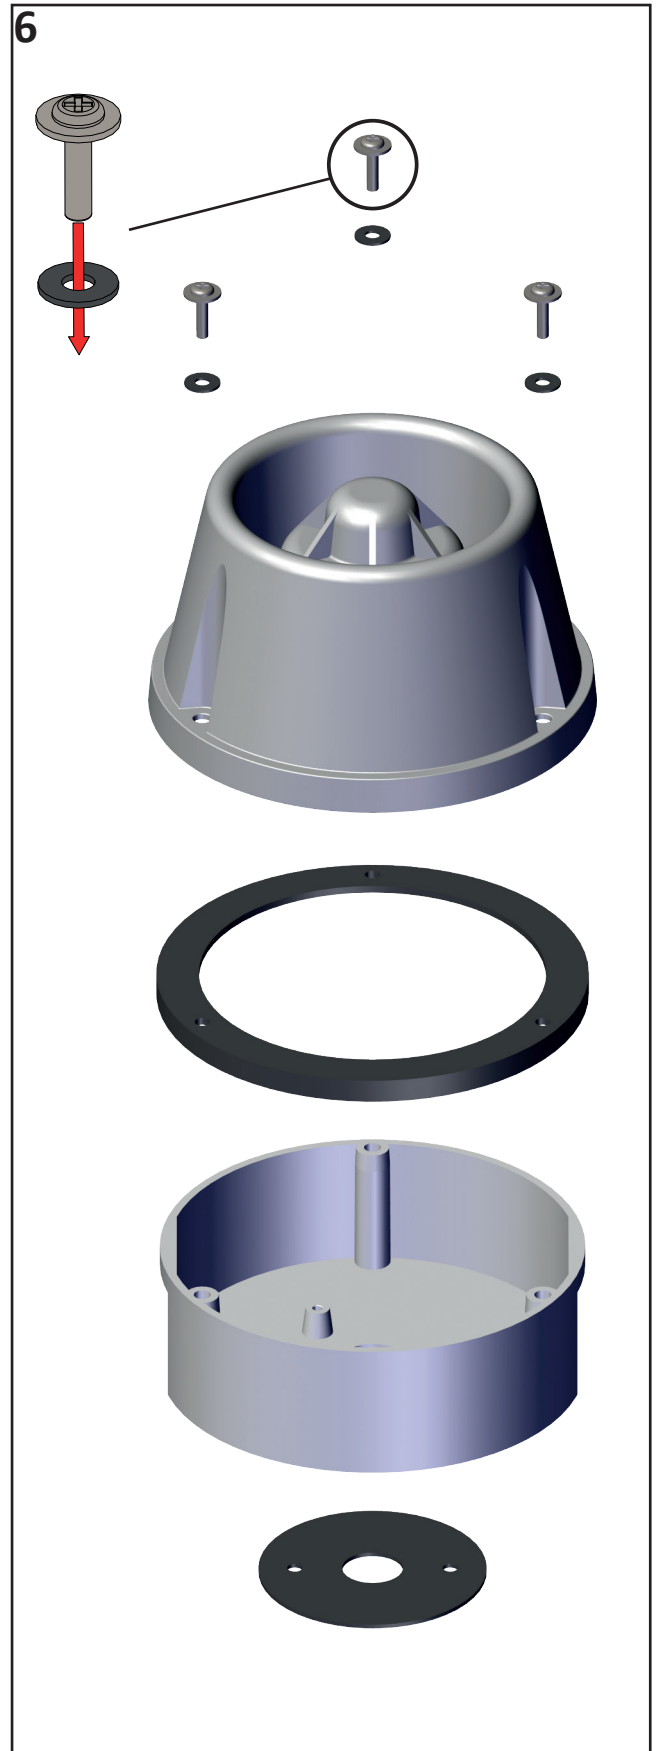

3

	12Vdc	24Vdc	24Vdc	VRD	115-230Vdc
	0V for third tone	0V for third tone	P/+ve for third tone	P/+ve for third tone	P/+ve for third tone
	0V for second tone	0V for second tone	P/+ve for second tone	P/+ve for second tone	P/+ve for second tone
	0V	0V	N	0V/N	0V/N
	12Vdc	24Vdc	24Vac/dc	45-65Vac 55-95Vdc	115-230V ac/dc

4

Linked	Audible and Visual Signals controlled from one set of power terminals
Separate	Audible and Visual Signals independently controlled from individual power terminals.