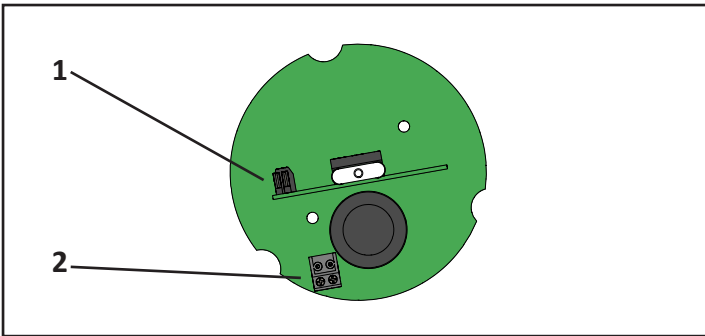

XFE

Xenon Strobe Beacon

1

1	2	Flash Speed
Off	Off	60 fepm (1Hz)
On	Off	30 fepm (0.5Hz)
Off	On	90 fepm (1.5Hz)
On	On	45 fepm (0.75 Hz)

2

XFE/UC/12	XFE/UC/24	XFE/AC/115	XFE/AC/230	XFE/UC/VRA	XFE/DC/VRC
-ve (0V)	-ve (0V)	N	N	-ve (0V) N	-ve (0V)
+ve (12Vac/dc)	+ve (24Vac/dc)	P (115Vac)	P (230Vac)	+ve / P (10-100Vdc) (10-70Vac)	+ve (100-130Vdc)